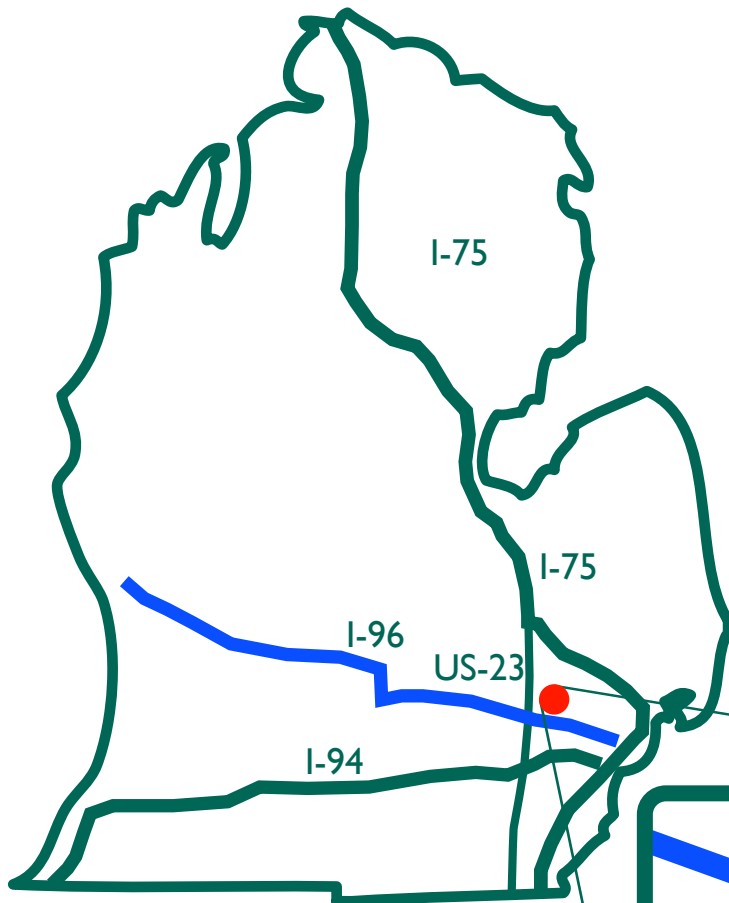

Wayne State
University
Physician Group

Wayne State University Neurosurgery

Karmanos Weisberg Cancer Treatment Center

31995 Northwestern Highway
Farmington Hills, Michigan 48334

Our Weisberg Cancer Treatment Center clinic location is located in Farmington Hills, Michigan, on Northwestern Highway, between 13 and 14 Mile Roads.

For any questions on how to reach our clinic, please call 313.831.0777

Visitors from the north should take I-75 south to US-23 south to I-96 east to I-696 east to reach our offices.

Those from the midsection of the state should travel along I-96 east to I-696 east reach our offices.

Those on the west or southern side of the state can use I-94 east to US-23 or I-275 north to I-696 east as an optimal route to reach our offices.

For more detailed instructions, please see the back of this sheet.