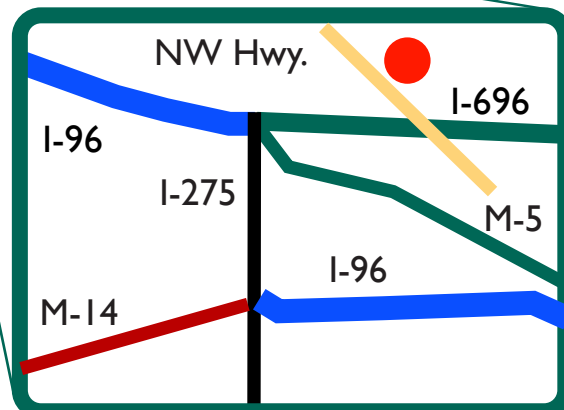

Wayne State
University
Physician Group

Wayne State University Neurosurgery

Karmanos Weisberg Cancer Treatment Center

31995 Northwestern Highway
Farmington Hills, Michigan 48334

Our Weisberg Cancer Treatment Center clinic location is located in Farmington Hills, Michigan, on Northwestern Highway, between 13 and 14 Mile Roads.

For any questions on how to reach our clinic, please call 313.831.0777

Visitors from the north should take I-75 south to US-23 south to I-96 east to I-696 east to reach our offices.

Those from the midsection of the state should travel along I-96 east to I-696 east reach our offices.

Those on the west or southern side of the state can use I-94 east to US-23 or I-275 north to I-696 east as an optimal route to reach our offices.

For more detailed instructions, please see the back of this sheet.

From the West:

- Take I-96 East to I-696 East (will have to stay left on I-96)
- Take I-696 East to exit 5, Orchard Lake Road
- Turn left (north) onto Orchard Lake Road
- Turn right (east) onto I4 Mile Road
- Turn slight right (southeast) onto Northwestern Highway
- The Weisberg clinic will be on your right, before reaching Middlebelt or I3 Mile Road